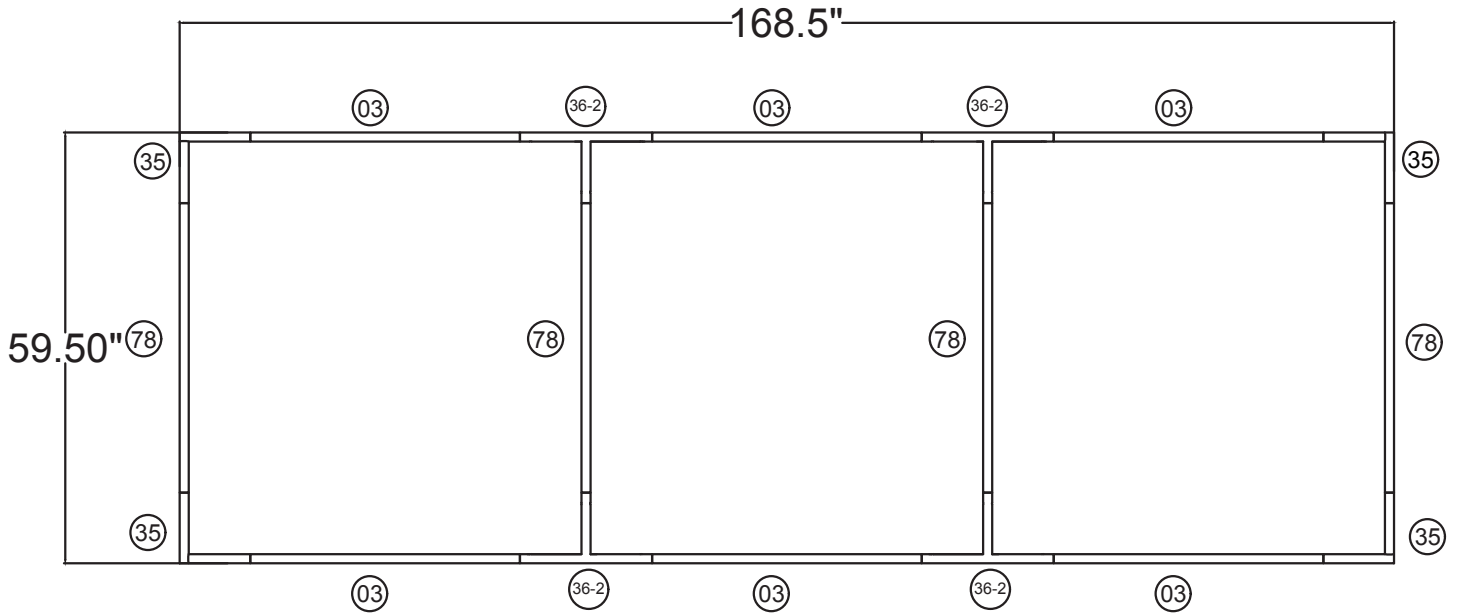

14'w x 5'h WL Hanging Sign

FHS1460

14'w x 5'h WL Hanging Sign	
Qty.	Part Number
4	WLM#035
4	WLM#078
6	WLM#003
4	WLM#036-2
1	BGO-FABRIC L bag

Notes:

- * Does not include Hanging Cables
- * will fit inside CA600 or CA900 case